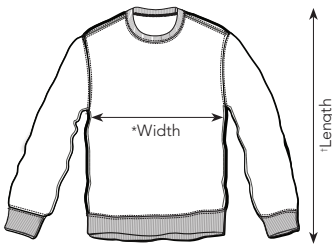

- Crew Neck Sweat
- Adult (Unisex)
- Regular Fit
- Authentic Streetwear Blanks
- Three Thread Combed Ringspun Fleece, Brushed Back
- Tight Knit Gauge Fabric
- Knitted Cuffs & Waistband
- Side Seams
- Premium Tear Away Two Part Label
- BCI Cotton & GRS Recycled Polyester

**MATERIAL**  
60% Cotton, 40% Polyester

**WEIGHT**  
280 gm<sup>2</sup>

**SIZE**  
XS-5XL

**ORIGIN**  
Pakistan, Bangladesh, Myanmar

**HS CODE**  
6110309100

Sizes	XS	S	M	L	XL	2XL	3XL	4XL	5XL
Chest To Fit (In)	30-32	34-36	38	40-42	44-46	48-50	52-54	56-58	60-62
Width (cm)*	55	57.5	60	63	66	70	74	78	82
Length (cm)†	67.6	68.8	70	71.5	73	75	77	79.5	82