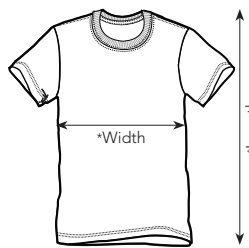

Sizes	XS	S	M	L	XL	2XL	3XL	4XL	5XL
Chest To Fit (In)	30-32	34-36	38-40	42-44	46-48	50-52	54-56	58-60	60-62
Width (cm)*	41	46	51	56	61	66	71	76	81
Length (cm)†	67	70	73	76.5	79	81.5	84	86	89

Measurements Are Approximate. Manufacturer Tolerances Apply.

*100 Pieces XS-2XL, 50 Pieces 3XL, 30 Pieces 4XL to 5XL

BLACK 36	CHARCOAL 42	CYBER ORANGE COR	CYBER YELLOW CBY	FOREST GREEN 33	HELICONIA 10	KELLY GREEN 47	LIME LM	NAVY 32	ORANGE 44
19-4007 TCX 426C	18-5203 TCX 4195C	15-1160 TCX 804C	12-0643 TCX 803C	19-5918 TCX 6189C	17-2036 TCX 213C	16-5938 TCX 6164C	15-0146 TCX 360C	19-3922 TCX 4280C	16-1364 TCX 1575C
C | M | Y | K 73 | 68 | 59 | 65	C | M | Y | K 59 | 52 | 51 | 21	C | M | Y | K 0 | 44 | 71 | 0	C | M | Y | K 0 | 6 | 98 | 0	C | M | Y | K 75 | 51 | 70 | 62	C | M | Y | K 10 | 87 | 25 | 1	C | M | Y | K 87 | 3 | 69 | 0	C | M | Y | K 57 | 0 | 88 | 0	C | M | Y | K 79 | 71 | 55 | 60	C | M | Y | K 0 | 61 | 82 | 0
PURPLE 81	RED 40	ROYAL BLUE 51	SAPPHIRE 26	WHITE 30	YELLOW K2				
19-3737 TCX 7679C	19-1763 TCX 200C	19-4050 TCX 7686C	17-4247 TCX 6124C	0 TCX 000C	13-0858 TCX 115C				
C | M | Y | K 81 | 86 | 24 | 11	C | M | Y | K 16 | 100 | 82 | 6	C | M | Y | K 98 | 77 | 14 | 2	C | M | Y | K 98 | 43 | 10 | 0	C | M | Y | K 0 | 0 | 0 | 0	C | M | Y | K 0 | 13 | 87 | 0